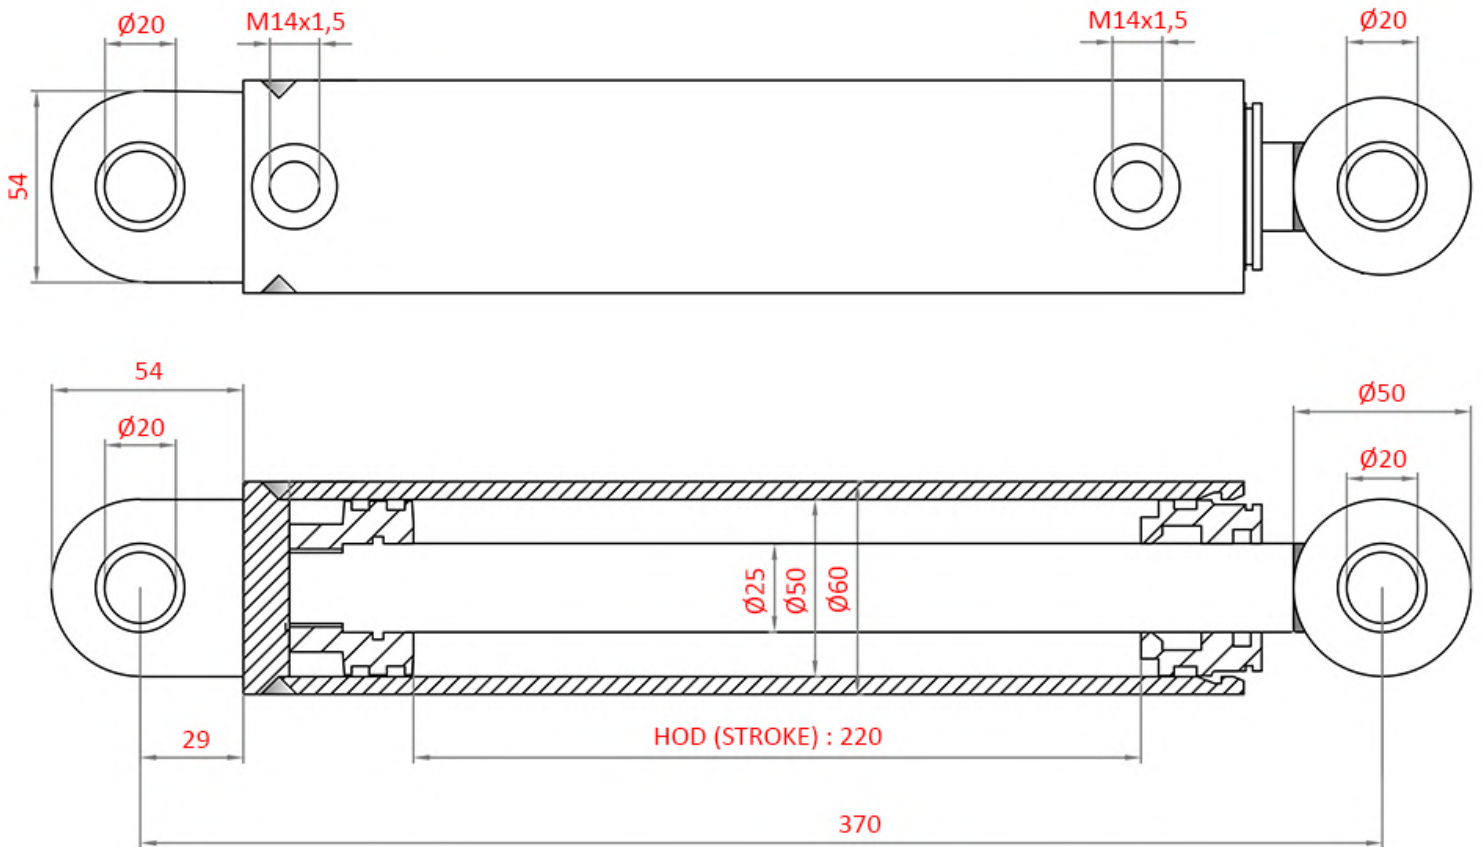

13050

[mm]

## Volanski cilinder ustreza modelu / The steering cylinder fits the model:

New Holland / Fiat; T6010, T6020, T6030, T6040, T6050, T6060, T6070.

### OEM:

87521950, 47582858